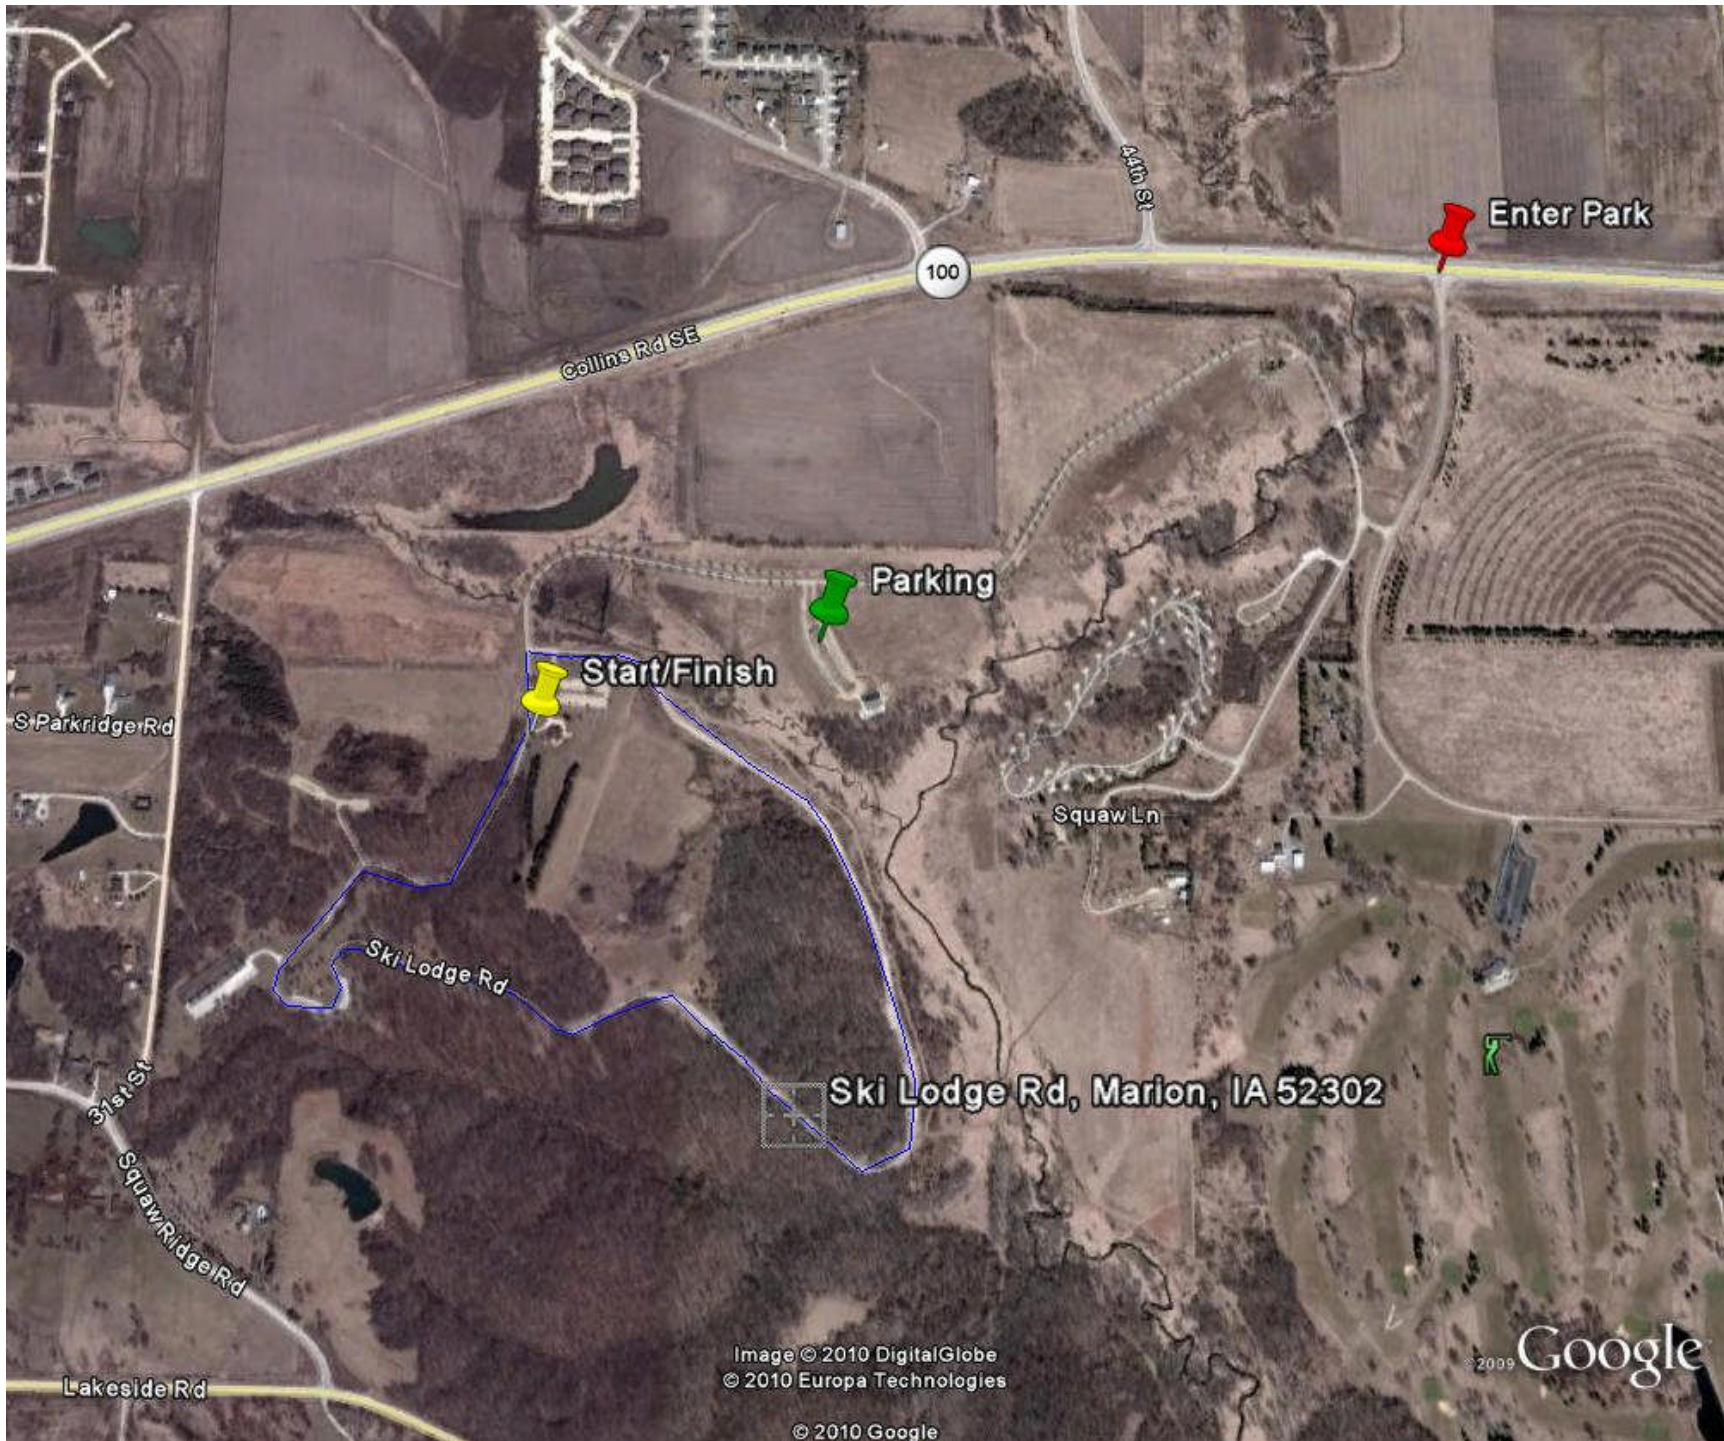

Cedar Rapids

1st Ave NE

151

2nd Ave SW

2nd Ave Bridge

1st St SW

3rd Ave Bridge

1st St SE

Municipal Island

4th Ave SW

386 ft

Image © 2009 DigitalGlobe
© 2009 Europa Technologies
© 2009 Tele Atlas

Google™

Enter Park

100

Collins Rd SE

44th St

Parking

Start/Finish

S Parkridge Rd

Squaw Ln

Ski Lodge Rd

Ski Lodge Rd, Marion, IA 52302

31st St